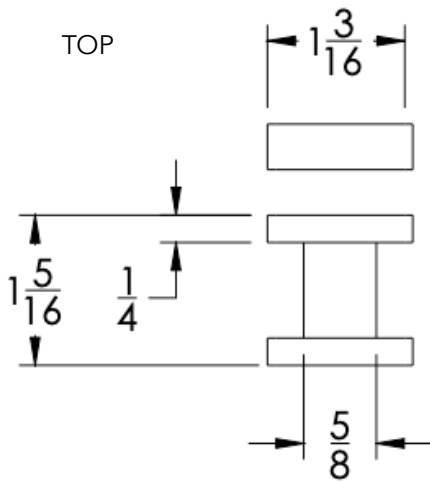

FRONT

SIDE

TOP

Small Rosette

Installation Notes: Center to center hole drilling dimension are same as mentioned in column. Diameter of glass hole for installation is 1/2".

Standard hardware supplied can accommodate glass thicknesses 1/4" to 1/2". Please contact us for custom hardware in case glass thickness exceeds 1/2".

Dimensions in inches

NOTE: Dimensions subject to change without notice.