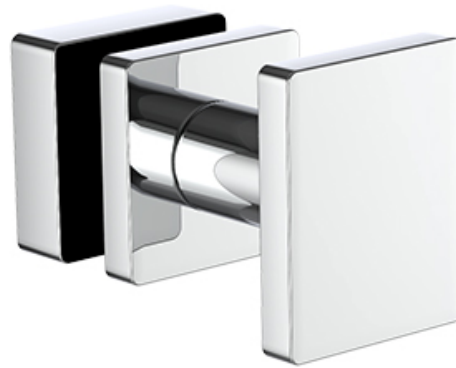

neelnox

LET
THERE
BE **DESIGN.**

FEATURES

- Premium 304 Grade Stainless Steel
- Solid Mount Construction
- Concealed Installation Hardware
- Solid End Cap provided for side opposite to the door for a seamless look

Single Knob shown with a Small Rosette

Small Rosette

COLLECTION RHYME

SINGLE KNOB

Model	Product	Finishes Available
RHM-KNS-GR <u>XX-XX</u>	Single Knob	Multiple finishes available. Over 23 finishes to choose from.

FRONT

SIDE

TOP

Small Rosette

Installation Notes: Center to center hole drilling dimension are same as mentioned in column. Diameter of glass hole for installation is 1/2".

Standard hardware supplied can accommodate glass thicknesses 1/4" to 1/2". Please contact us for custom hardware in case glass thickness exceeds 1/2".