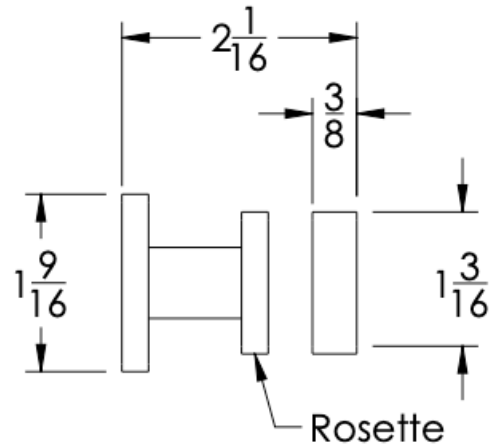

neelnox

LET
THERE
BE **DESIGN.**

FEATURES

- Premium 304 Grade Stainless Steel
- Solid Mount Construction
- Concealed Installation Hardware
- Solid End Cap provided for side opposite to the door for a seamless look

Single Knob shown with a Small Rosette

Small Rosette

COLLECTION RHYME

SINGLE KNOB

Model	Product	Finishes Available
RHM-KNS-GR <u>XX-XX</u>	Single Knob	Multiple finishes available. Over 23 finishes to choose from.

FRONT

SIDE

TOP

Small Rosette

Installation Notes: Center to center hole drilling dimension are same as mentioned in column. Diameter of glass hole for installation is 1/2".

Standard hardware supplied can accommodate glass thicknesses 1/4" to 1/2". Please contact us for custom hardware in case glass thickness exceeds 1/2".