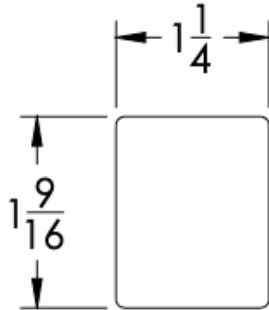

FRONT

SIDE

TOP

Small Rosette

Installation Notes: Center to center hole drilling dimension are same as mentioned in column. Diameter of glass hole for installation is 1/2".

Standard hardware supplied can accommodate glass thicknesses 1/4" to 1/2". Please contact us for custom hardware in case glass thickness exceeds 1/2".

Dimensions in inches

NOTE: Dimensions subject to change without notice.